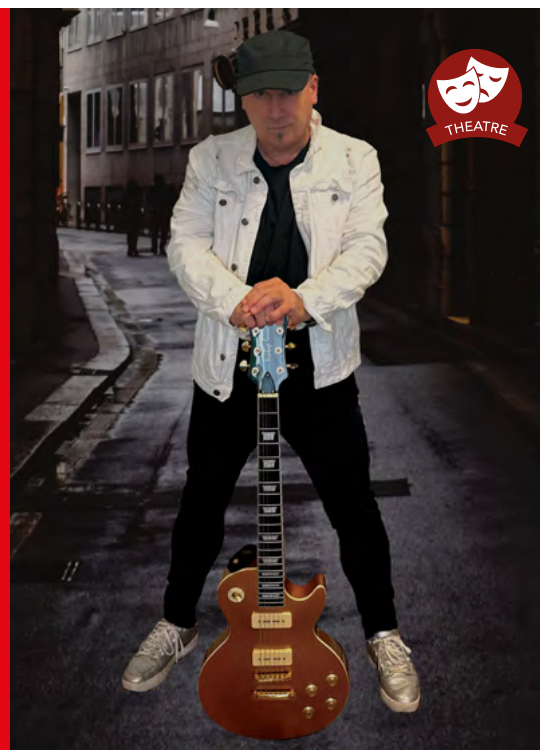

Songs for the Soul

Lincs Soul Collective

Performed by Liz McIntosh (vocals),
David Allsop (piano) and Jamie Nowell
(guitars)

Following the journey of soul, gospel and blues music from the 1900's to the present day.

This performance will celebrate this wonderful music featuring soul, blues and jazz standards alongside our own soulful take on more modern songs.

Tickets: £14, TheatreCards £12.50