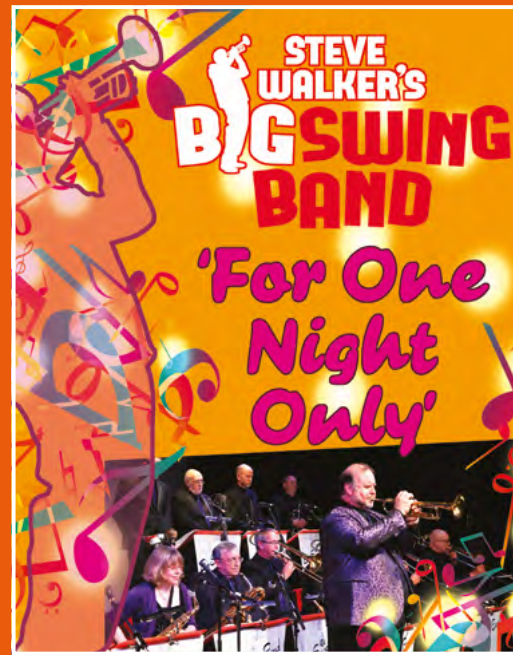

Thursday 30th May, 7.30pm

Alfie Moore: A Face for Radio

Somewhere in a parallel universe little Alfie's natural comedic performance skills were recognised by his doting parents who encouraged and developed his blossoming talent. After several years as a stage school brat Alfie's angelic face was launched on stage and screen and the rest is history.

Meanwhile, in this universe Alfie Moore was told to stop messing about in class before being 'encouraged' into the grinding, grimy world of an apprenticeship in the Sheffield steelworks. When recession hit he traded steel for copper by joining Humberside Police.

Thirty years of shift-work, initially in the Sheffield steelworks and then as a copper on the beat (where he was punched in the face quite a lot), has left him with 'a face for radio'. A face not so much 'lived in' as inhabited by a settlement of squatters with little regard to property maintenance and repair.

In his 40s a surprising career shift turned middle-aged Alfie from street cop to BBC radio star. But when TV fame beckoned could he grasp it or was he past it?

Tickets: £17, TheatreCards £15.50

Saturday 1st June, 7.30pm

Steve Walker's Big Swing Band – For One Night Only

Following their last sell-out appearance, Louth Riverhead Theatre are looking forward to welcoming back Steve Walker and his sensational 17-piece Big Swing Band, who are swinging by to present their annual, summer, big band spectacular: 'For One Night Only'.

Join us for an evening filled with wonderful music and fun, from the golden age of the big bands and beyond.

Be sure to book early, as this show is sure to sell out!

Tickets: £16, TheatreCards £14.50

Friday 31st May, 7.30pm

Atom Heart Floyd